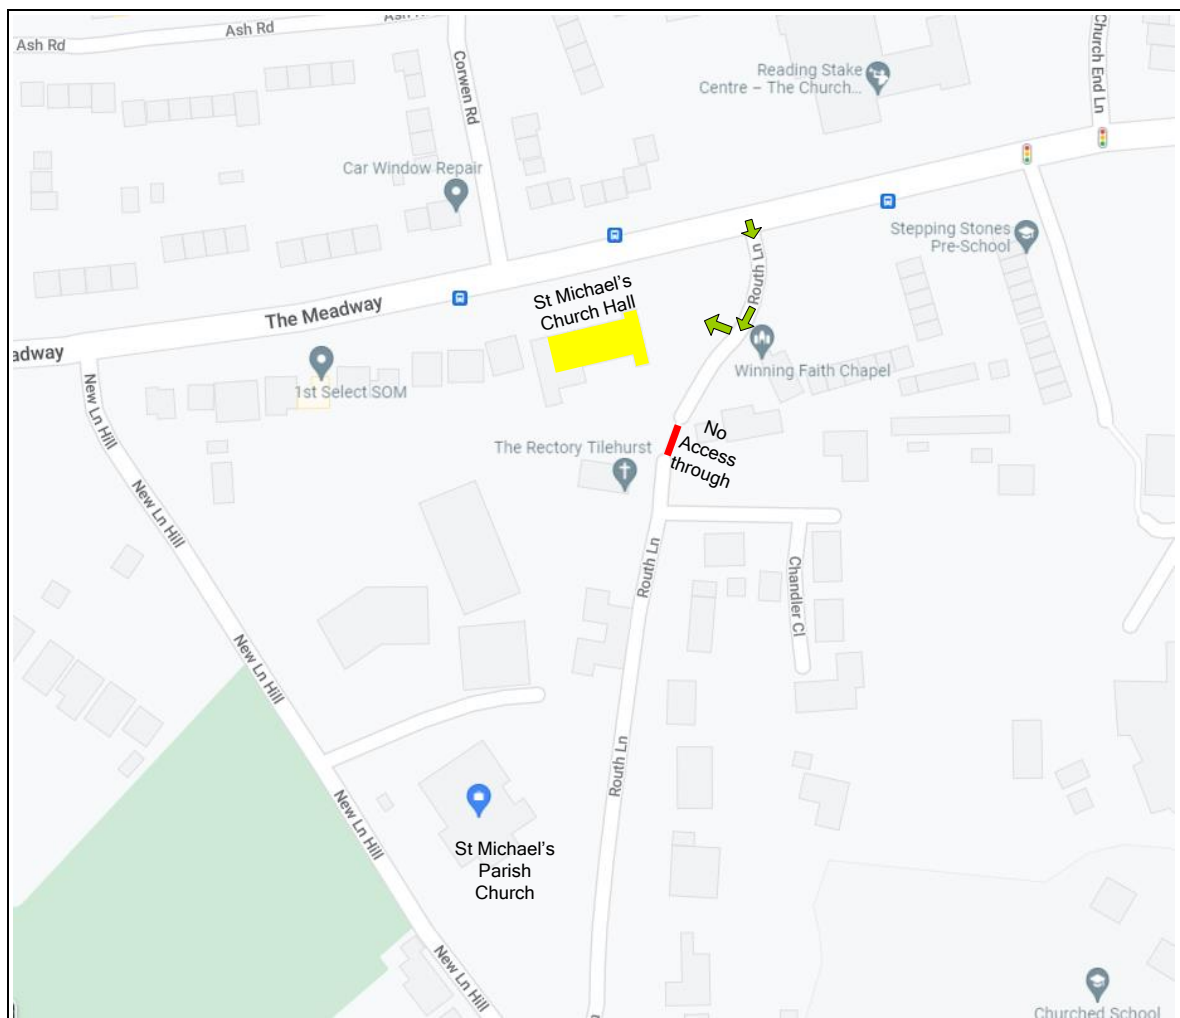

St Michael's Parish Church, Tilehurst – Church Hall Directions and Map

Full Address of St Michael's Tilehurst Church Hall:

St Michael's Tilehurst Church Hall
Routh Lane
Reading
RG30 4JY

Driving Directions:

Access to the Church Hall is through the double gate from Routh Lane.

Please Note:

Access to the Church Hall is only possible from the Meadway end of Routh Lane.

If driving use the following Post Code RG30 4PE which will take you to the correct end of Routh Lane.